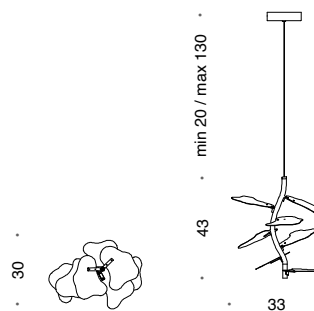

leaves

A

B

C

D

DESIGN **CRISTIAN FELTRIN**

Telaio in metallo, disponibile nelle seguenti finiture:

- oro chiaro
- pure steel
- nichel nero
- bronzo scuro

Decorato con vetro di Murano trasparente.

Metal frame, available in the following finishes:

- light gold
- pure steel
- black nickel
- dark bronze

Decorated with transparent Murano glass

605/10
5 x G9
MAX 33W and
5 LED x 1W
600 lumen 2800K

D

606/10

Single fastening

605/16
8 x G9
MAX 33W and
8 LED x 1W
960 lumen 2800K

D

606/16

Single fastening

605/8
8 LED x 2,3W
1200 lumen 2800K

D

605/1S
1 LED x 2,3W
150 lumen 2800K

D

605/10PF
5 x G9
MAX 33W and
5 LED x 1W
600 lumen
2800K

D

605/16PF
8 x G9
MAX 33W and
8 LED x 1W
960 lumen
2800K

D

605/5PF
5 x G9
MAX 33W

D

605/5A
5 x G9
MAX 33W

D