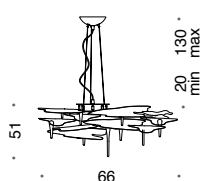

leaves

A

B

C

D

DESIGN **CRISTIAN FELTRIN**

Telaio in metallo, disponibile nelle seguenti finiture:

- oro chiaro
- pure steel
- nichel nero
- bronzo scuro

Decorato con vetro di Murano trasparente.

Metal frame, available in the following finishes:

- light gold
- pure steel
- black nickel
- dark bronze

Decorated with transparent Murano glass

605/10
5 x G9
MAX 33W and
5 LED x 1W
600 lumen 2800K

D

606/10

Single fastening

605/16
8 x G9
MAX 33W and
8 LED x 1W
960 lumen 2800K

D

606/16

Single fastening

605/8
8 LED x 2,3W
1200 lumen 2800K

D

605/1S
1 LED x 2,3W
150 lumen 2800K

D

605/10PF
5 x G9
MAX 33W and
5 LED x 1W
600 lumen
2800K

D

605/16PF
8 x G9
MAX 33W and
8 LED x 1W
960 lumen
2800K

D

605/5PF
5 x G9
MAX 33W

D

605/5A
5 x G9
MAX 33W

D