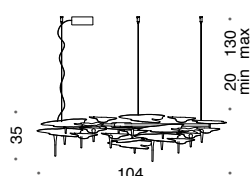

D

606/10

Single fastening

605/16
8 x G9
MAX 33W and
8 LED x 1W
960 lumen 2800K

D

606/16

Single fastening

605/8
8 LED x 2,3W
1200 lumen 2800K