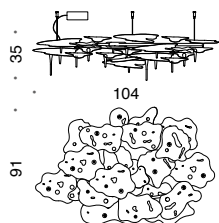

D

605/1S
1 LED x 2,3W
150 lumen 2800K

D

605/10PF
5 x G9
MAX 33W and
5 LED x 1W
600 lumen
2800K

D

605/16PF
8 x G9
MAX 33W and
8 LED x 1W
960 lumen
2800K

D

605/5PF
5 x G9
MAX 33W