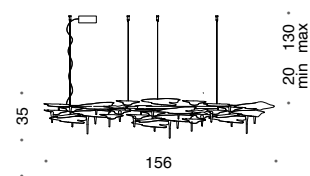

D

606/10

Single fastening

605/16
8 x G9
MAX 33W and
8 LED x 1W
960 lumen 2800K

D

606/16

Single fastening

605/8
8 LED x 2,3W
1200 lumen 2800K